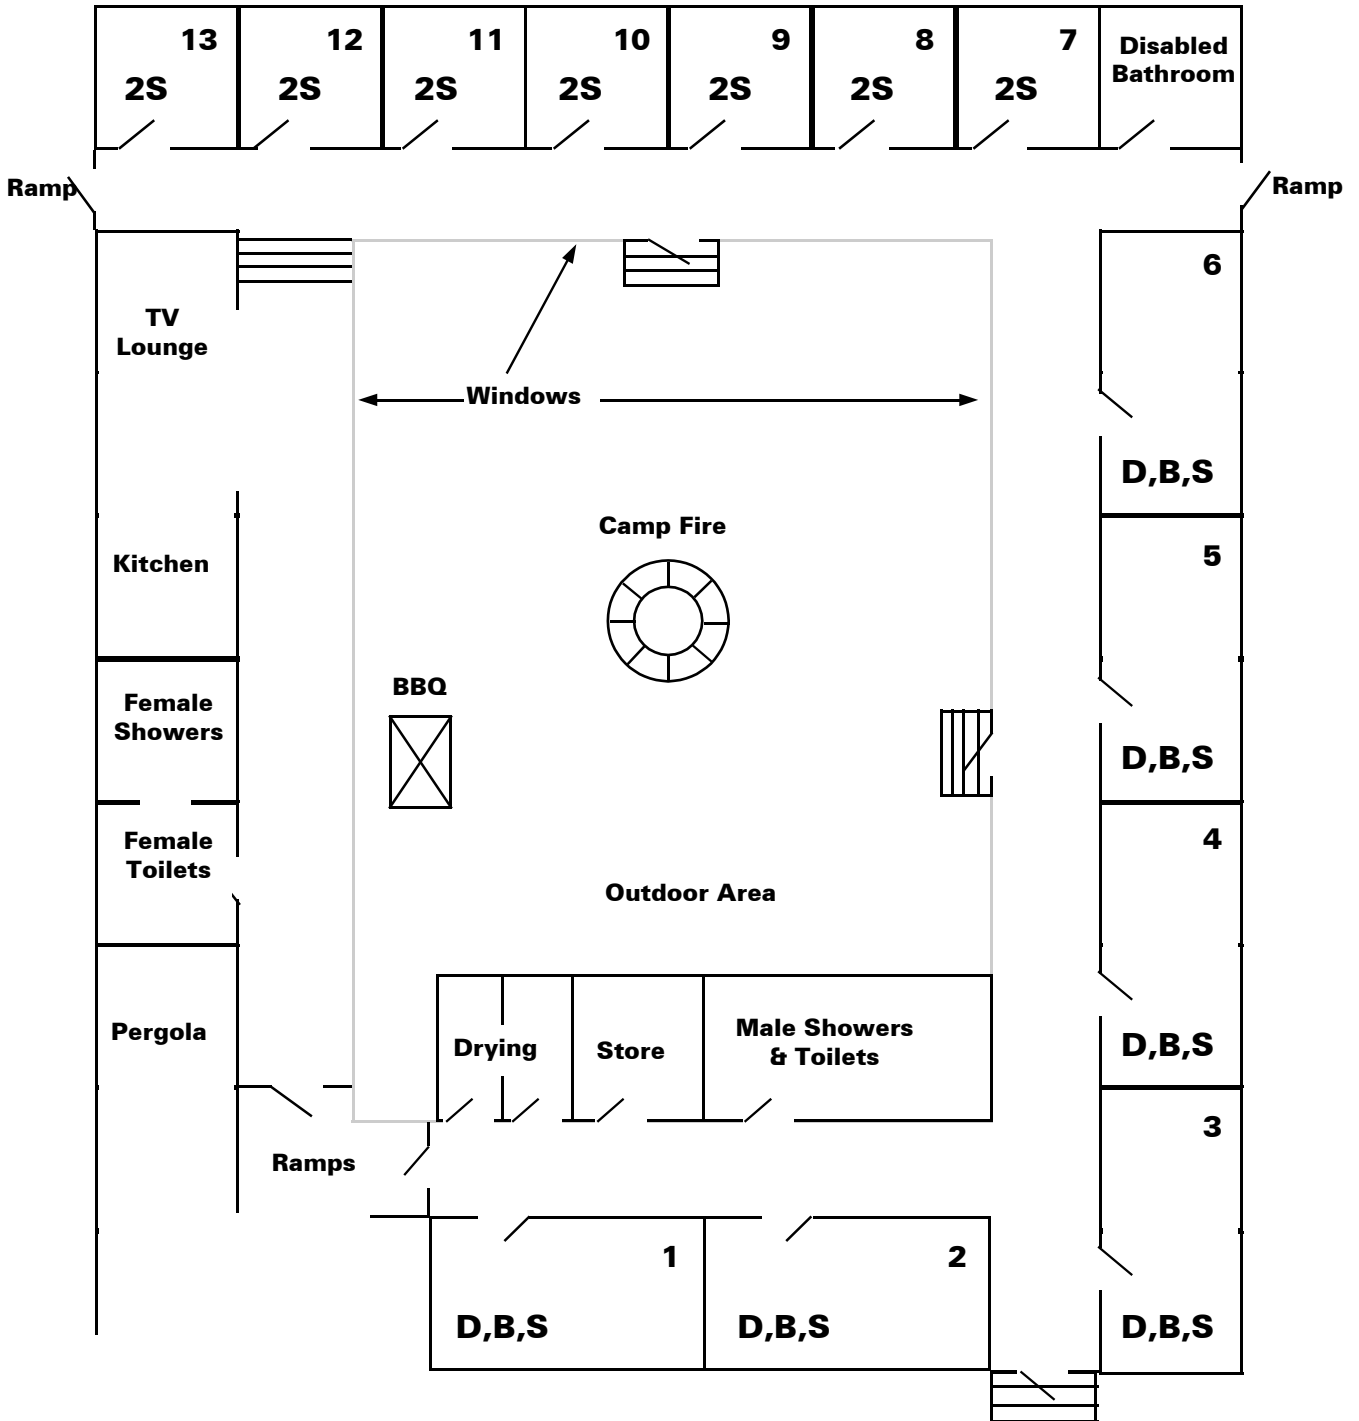

# Donnelly Lodge.

**Key**

- D = Double Bed**
- B = Bunk (2 singles)**
- S = Single Bed**