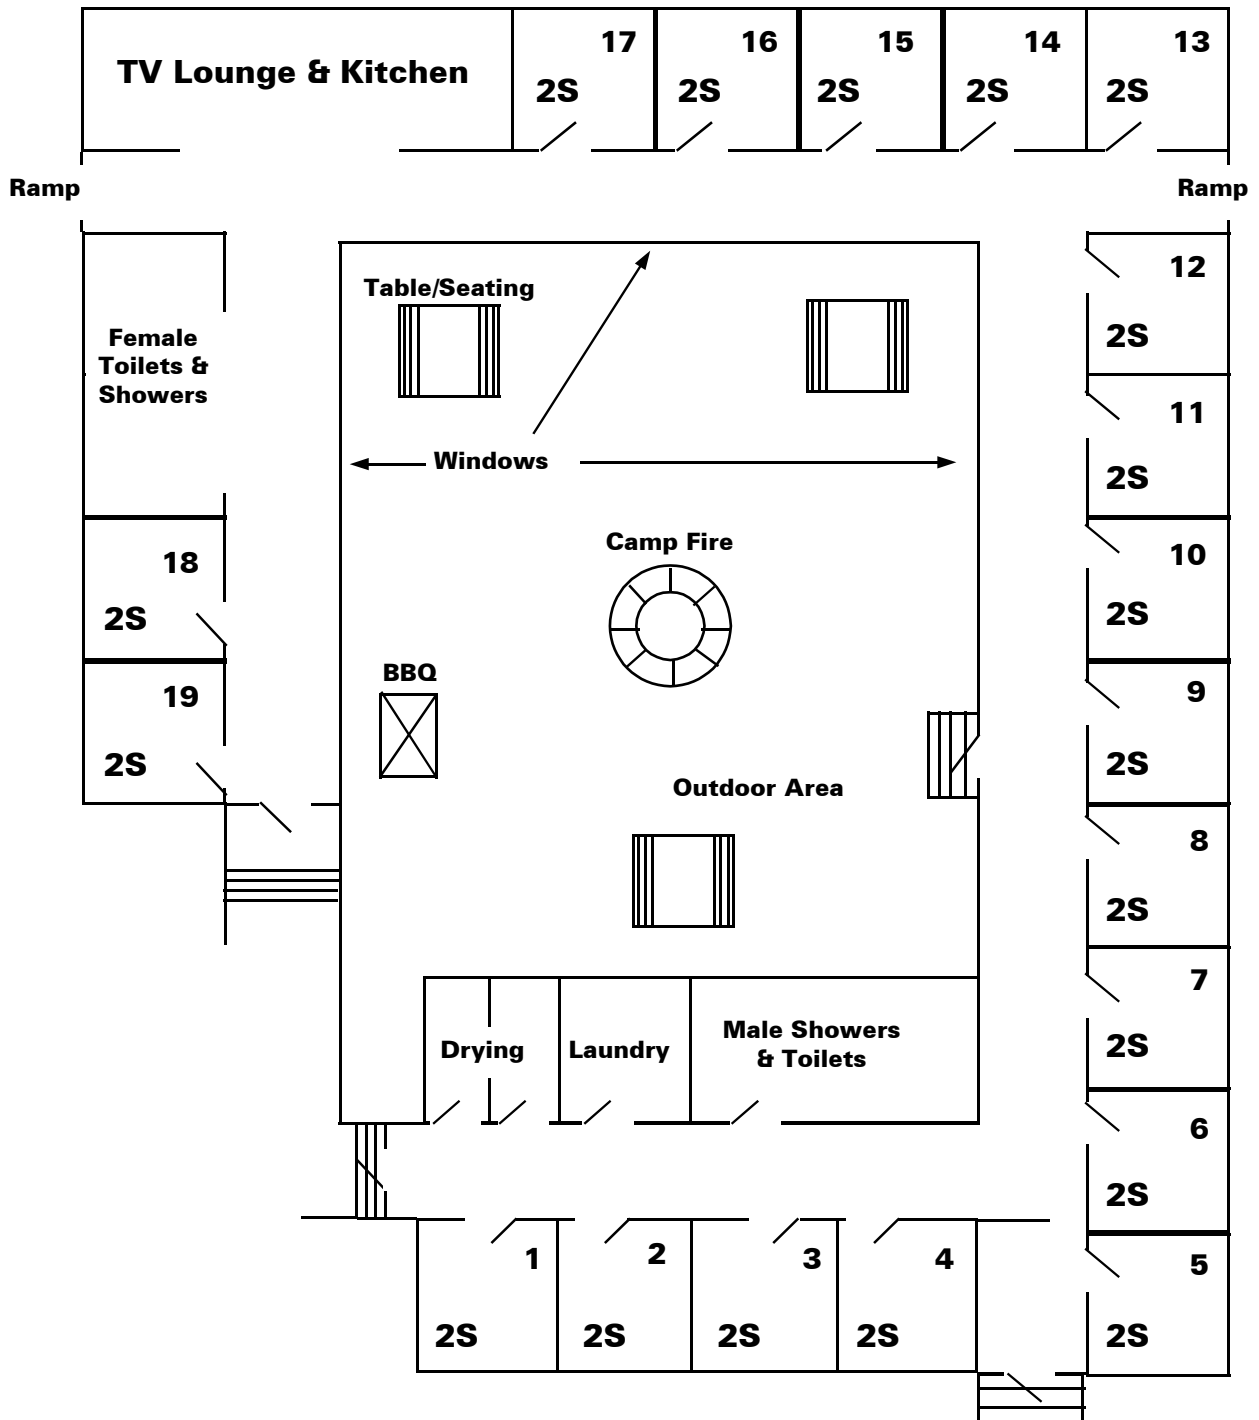

# Coranderrk Lodge.

**Key**

**2S = 2 x Single Beds**