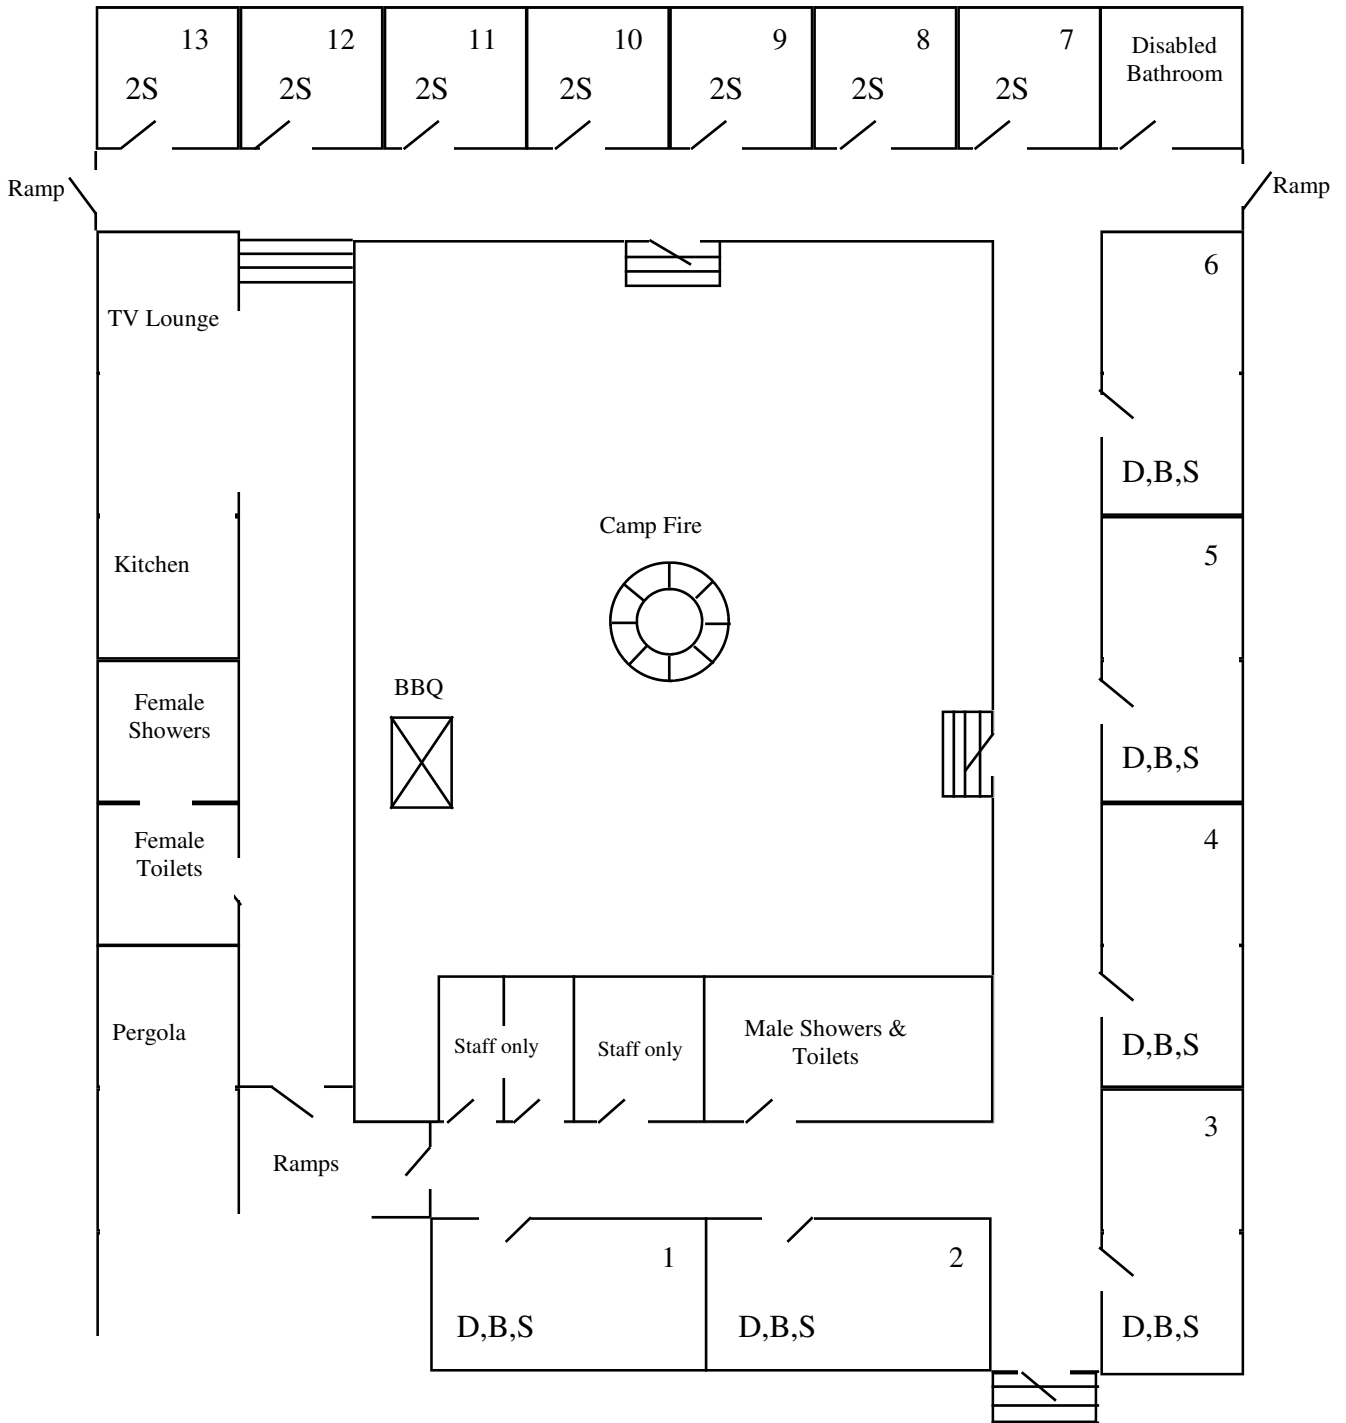

Donnelly Lodge.

Key

D = Double Bed

B = Bunk (2 singles)

S = Single Bed